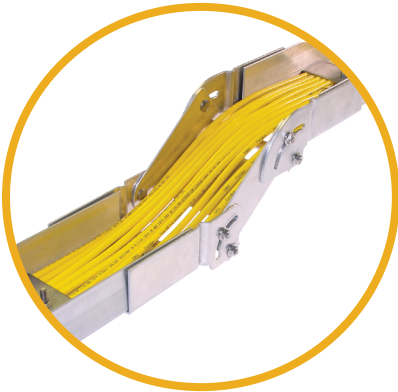

TUBETRACK®
Tray

TUBETRACK® - The most secure and continuous tray system to support instrumentation, process tubing, and pipe.

800-421-9410

www.JCWCO.com

Large Pipe Block Clamp

Standard 2-tube Clamp

Tube Clamp with Weld-Down Base
Patent # US 9,670,949 B1

ANGLE TRAYS

SEE OUR FULL CATALOGS AT
www.JCWC.com

Tube & Pipe Clamps
Per Customer Specification

James C. White Company, Inc.
Manufacturer of TUBETRACK®

Other Products

INSTRUMENT MOUNTING STANDS

Not typically purchased as Safety-Related

- Instrument Stands and Rack Components
- Hot Dip Galvanized from stock
- Stainless Steel, Aluminum, and Powder Coat Paint also available
- Pre-stressed, double welded base plates
- Standard & special brackets & accessories
- Save design costs - select from our catalog drawings