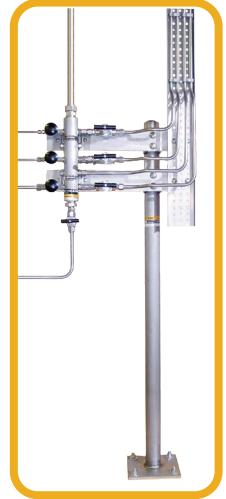

TUBETRACK®
Tray

TUBETRACK® - The most secure and continuous tray system to support instrumentation, process tubing, and pipe.

800-421-9410

www.JCWCO.com

Large Pipe Block Clamp

Standard 2-tube Clamp

Tube Clamp with Weld-Down Base
Patent # US 9,670,949 B1

ANGLE TRAYS

SEE OUR FULL CATALOGS AT
www.JCWC.com

Tube & Pipe Clamps
Per Customer Specification

James C. White Company, Inc.
Manufacturer of TUBETRACK®

Other Products

INSTRUMENT MOUNTING STANDS

Not typically purchased as Safety-Related

- Instrument Stands and Rack Components
- Hot Dip Galvanized from stock
- Stainless Steel, Aluminum, and Powder Coat Paint also available
- Pre-stressed, double welded base plates
- Standard & special brackets & accessories
- Save design costs - select from our catalog drawings