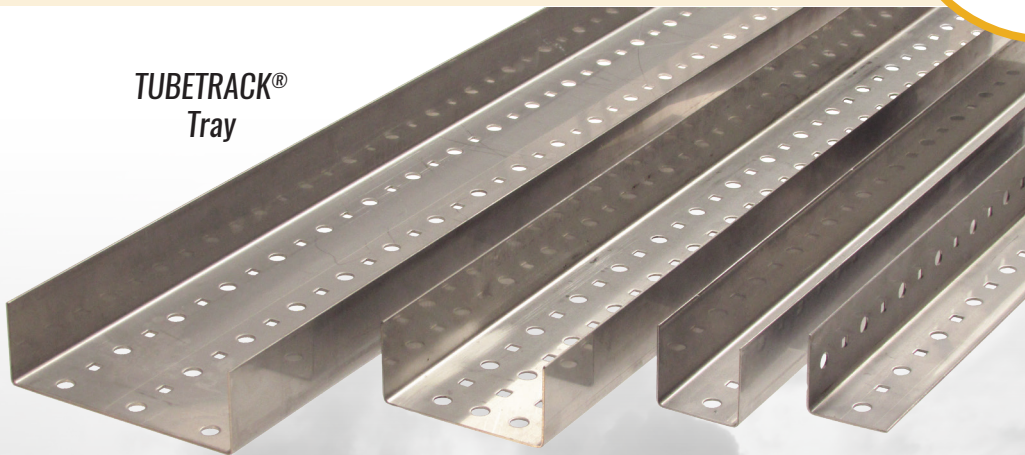

Over 60 years of experience serving the nuclear power industry.

We are the trusted manufacturer of dedicated support systems for process instrumentation and have been serving the nuclear industry since the 1960's. Our TUBETRACK® and CABLE-RACE® tray systems are precision manufactured at our factory in Greenville, SC, and are in use at all operating USA nuclear power plants, as well as multiple international plants and various nuclear labs and facilities.

TUBETRACK®
Tray

TUBETRACK® - The most secure and continuous tray system to support instrumentation, process tubing, and pipe.

800-421-9410

www.JCWCO.com

Large Pipe Block Clamp

Standard 2-tube Clamp

Tube Clamp with Weld-Down Base
Patent # US 9,670,949 B1