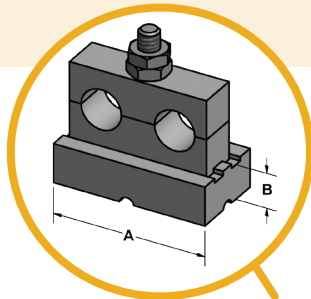

TUBETRACK®
Tray

TUBETRACK® - The most secure and continuous tray system to support instrumentation, process tubing, and pipe.

800-421-9410

www.JCWCO.com

Large Pipe Block Clamp

Standard 2-tube Clamp

Tube Clamp with Weld-Down Base
Patent # US 9,670,949 B1