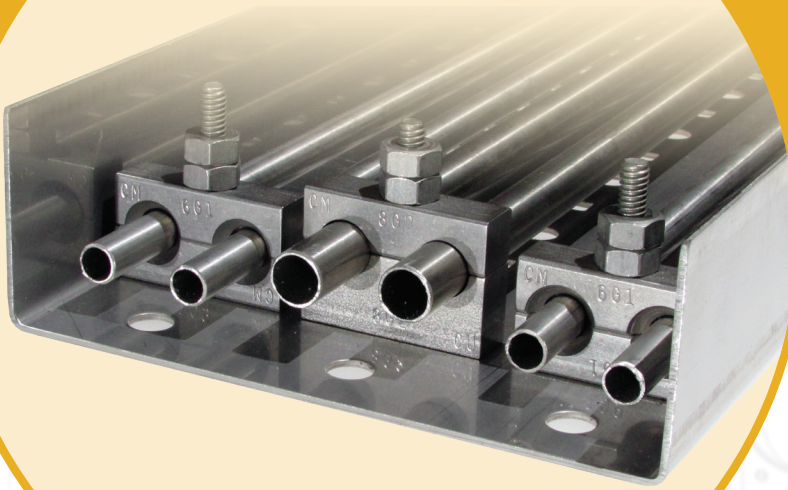

The trusted manufacturer of dedicated support systems for process instrumentation since 1954.

Nuclear Safety-Related Products

James C. White Company, Inc.
Manufacturer of **TUBETRACK**®